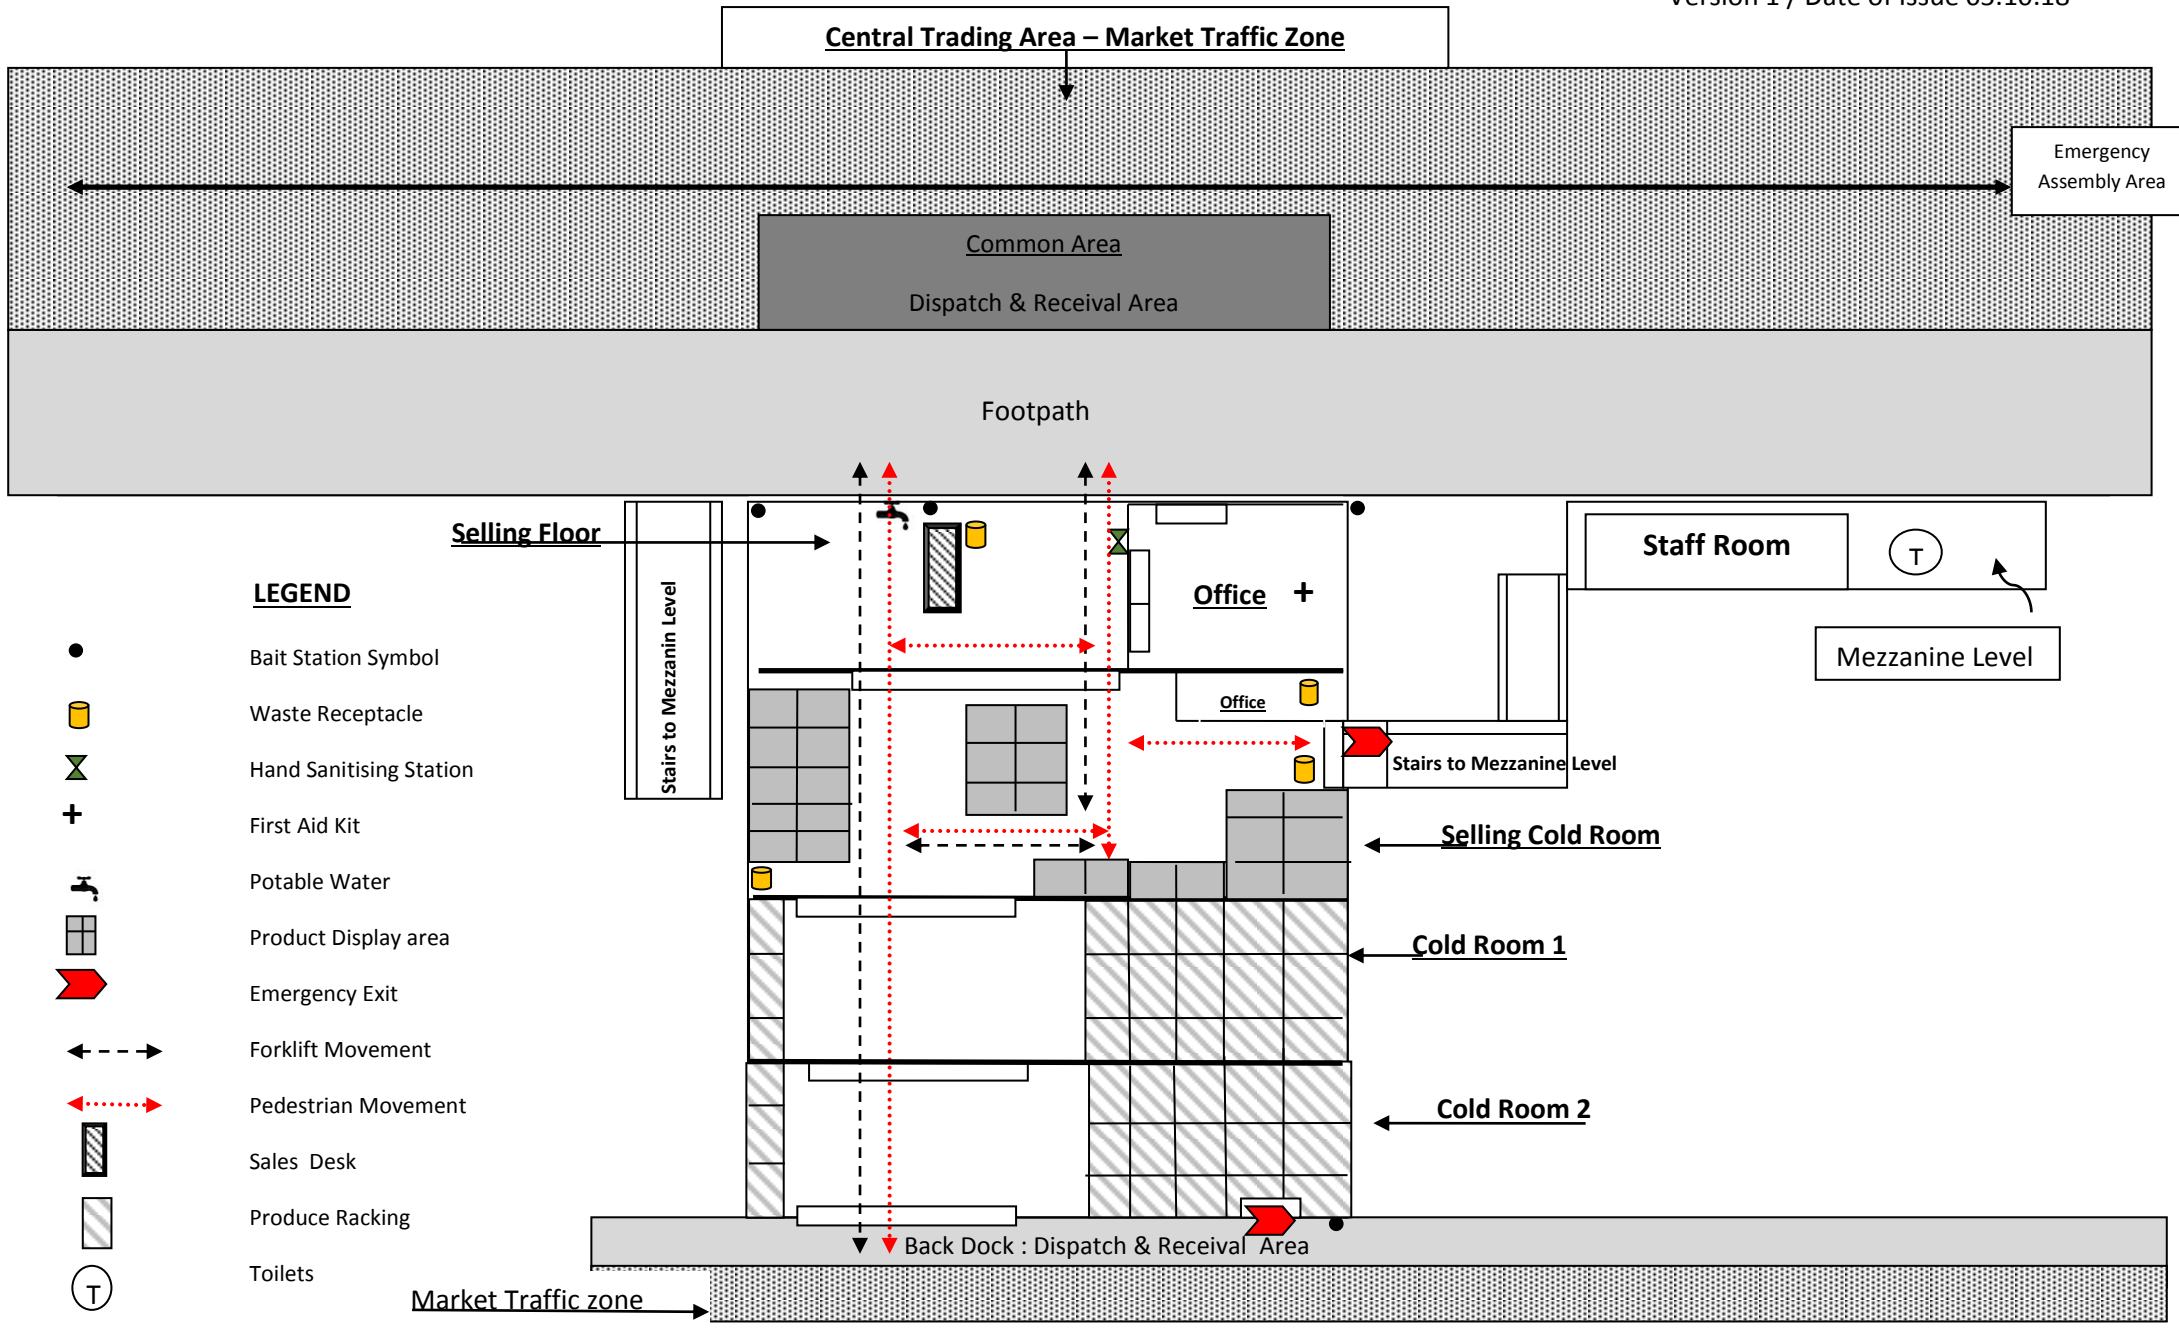

C Block Map

LEGEND

- Bait Station Symbol
- 🗑️ Waste Receptacle
- 🚰 Hand Sanitising Station
- ⊕ First Aid Kit
- 🚰 Potable Water
- 📊 Product Display area
- ➡️ Emergency Exit
- ↔️ Forklift Movement
- ↔️ Pedestrian Movement
- 📄 Sales Desk
- 📄 Produce Racking
- Ⓣ Toilets

Market Traffic zone →